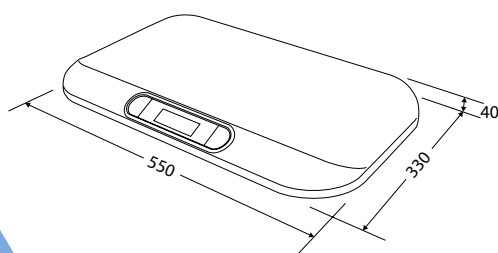

## Large surface weighing pan

Large surface weighing pan with low profile.

## Extra-flat baby scales

- Low platform height of only 40 mm.
- Large weighing tray, the entire surface is usable.
- Tare function for baby clothes.
- Very resistant ABS structure.
- Automatic self-disconnection.
- Display with illumination for a perfect vision.
- Capacity of 20 kg and 5 grams of resolution.

### External dimensions (mm)

WHITE MEL

Model	WHITE MEL
Reference	4451
Capacity	20 kg
Resolution	10 g
Alimentación	100-240V_50/60Hz
Power	4 Batteries AA 1,5V.
Working temperature	0°C /+40°C
Calibration	external
Weighing units	g (kg), lb, oz
Dim. of weighing plate (mm)	550 x 260
Product dim. (mm)	550 x 330 x 40
Product net weight (kg)	1,6 kg
Packaging dim. (mm)	555 x 335 x 50
Total weight with packaging (kg)	2,1 kg