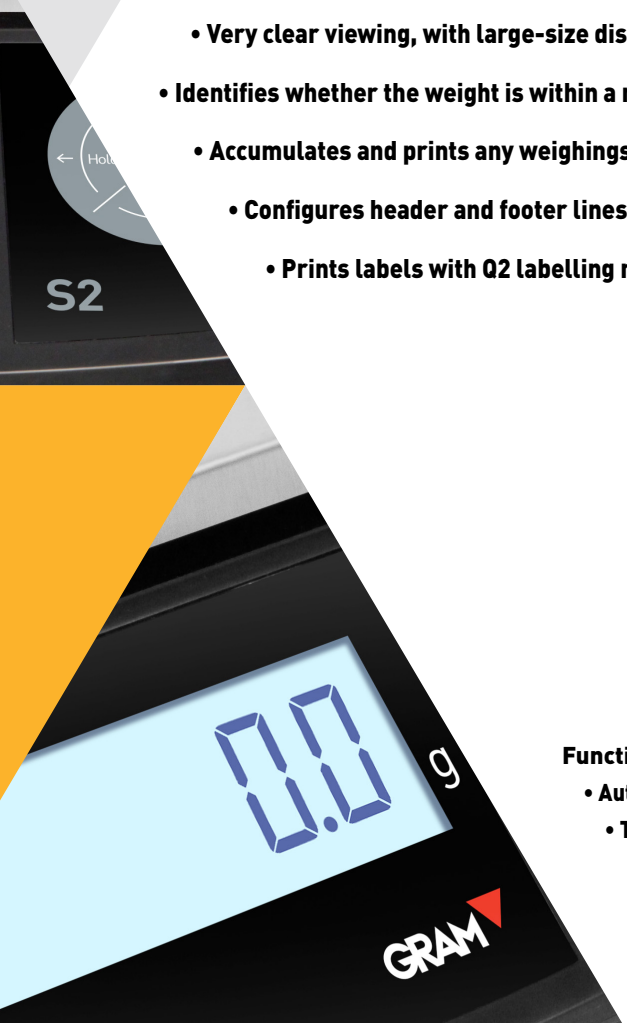

Advanced multiuse scales

- Very clear viewing, with large-size display.
- Identifies whether the weight is within a range of values.
- Accumulates and prints any weighings made (with optional printer).
 - Configures header and footer lines of the ticket printout (with optional printer).
 - Prints labels with Q2 labelling machine (optional).

Functions:

- **Auto-hold:** Retains the weight value on screen even after removing the object.
- **Tare:** Normal, fixed and automatic.
- **Data:** Sends data directly to PC (with optional USB Direct cable).
- **Information:** Indicates date and time on ticket or label.

Easy reading

Its large-size display facilitates reading.

Printing of results

Q2: Prints ticket and pre-cut label (56mm x 70mm).

PR4: Prints ticket.

Data export

USB Direct: With our direct cable between your S2 scales and your PC, the weighing data will appear in any application or document you have open. No software or installation.

Model	S2-800	S2-1500	S2-8K	S2-15K
Reference	71097	71095	71098	71096
Capacity (g)	800	1.500	8.000	15.000
Resolution (g)	0,1	0,1	0,5	1
Power	230V / 50 Hz (Euro) – 7,5V			
Working temperature	+ -5°C / +35°C			
Battery duration	15 – 48 hours, depending on use			
Visor	Backlit LCD			
Segments	6 digits			
Digit height (mm)	25			
Weighing units	g			
Material of the structure	ABS			
Connectivity	Two-way RS-232C			
Sealing protection	IP-52			
Dim. of weighing plate (mm)	280 x 193			
Product dim. (mm)	307 x 280 x 114			
Product net weight (kg)	3,1			
Packaging dim. (mm)	370 x 320 x 160			
Total weight with packaging (kg)	3,9			
RRP (€)				