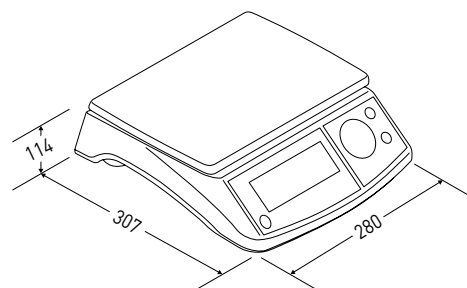

External dimensions (mm)

S2

More information

<http://gram-group.com/producto/gram-s2/>