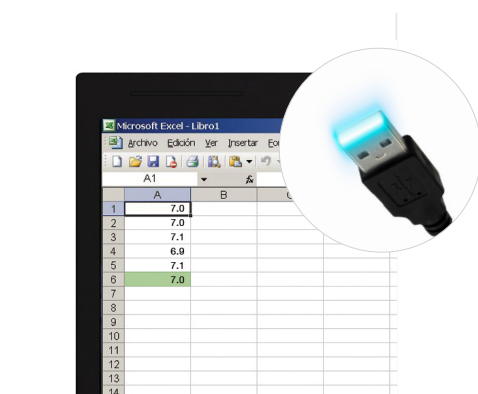

Advanced multiuse scales

- Very clear viewing, with large-size display.
- Identifies whether the weight is within a range of values.
- Accumulates and prints any weighings made (with optional printer).
 - Configures header and footer lines of the ticket printout (with optional printer).
 - Prints labels with Q2 labelling machine (optional).

Functions:

- **Auto-hold:** Retains the weight value on screen even after removing the object.
- **Tare:** Normal, fixed and automatic.
- **Data:** Sends data directly to PC (with optional USB Direct cable).
- **Information:** Indicates date and time on ticket or label.

Easy reading

Its large-size display facilitates reading.

Printing of results

Q2: Prints ticket and pre-cut label (56mm x 70mm).

PR4: Prints ticket.

Data export

USB Direct: With our direct cable between your S2 scales and your PC, the weighing data will appear in any application or document you have open. No software or installation.

EX-Link: Excel-based software that allows you to view the weight value on your PC and memorize it in cells (Microsoft Excel software not included). You need an RS232C connection cable to PC.

PW-Link: This communication software allows you to send reading data to a spreadsheet or text editor on your PC.